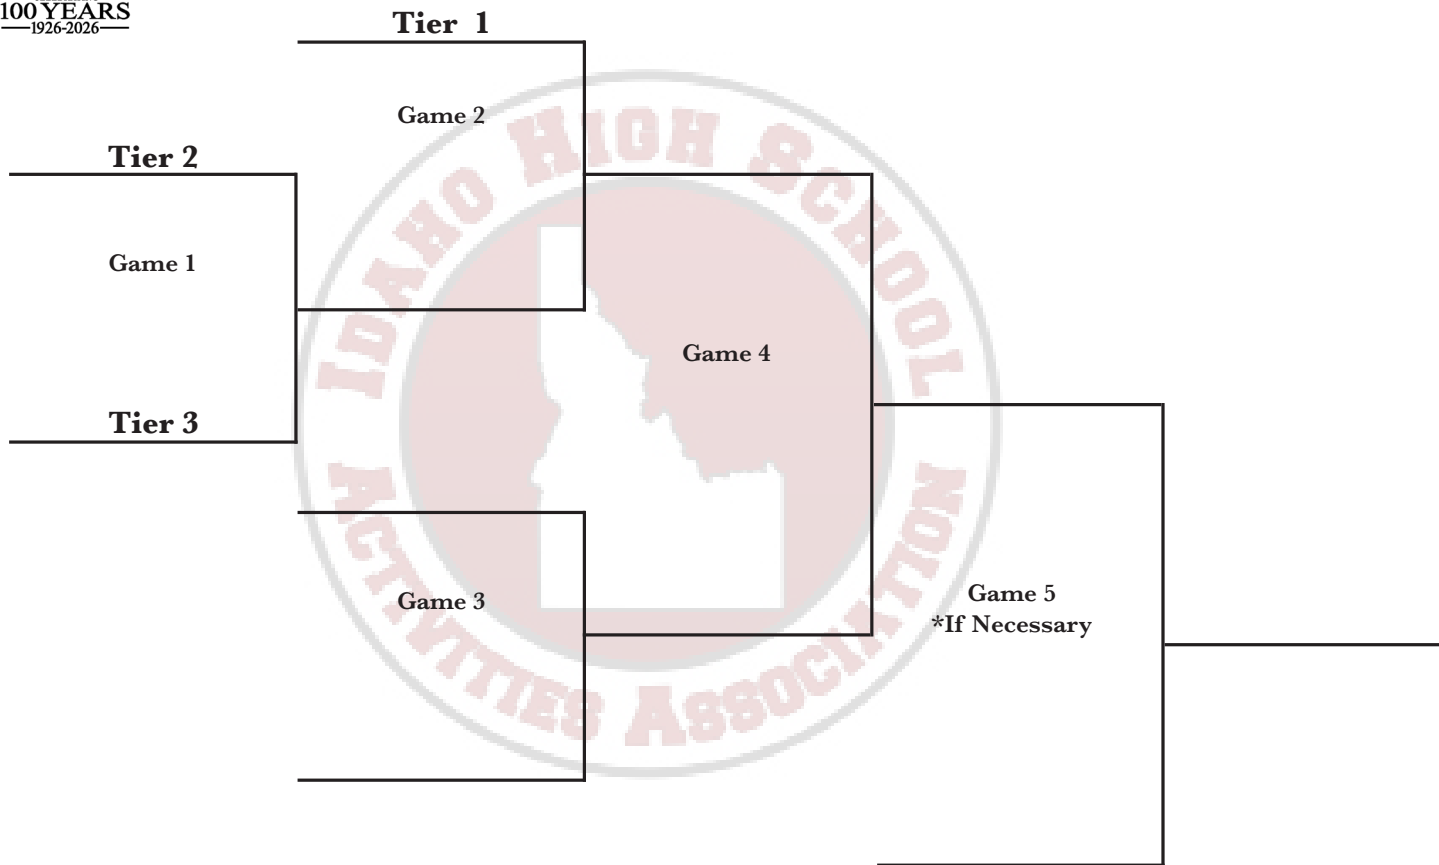

unbottled.

6A State Regional
West #1 Qualifier
Site: TBD
Date: TBD

GAME SCHEDULE
TBD
ALL TIMES MOUNTAIN

3 Team Play-In Format

Double Elimination Qualifier - Winner of Play-In Advances to State Championships

8 teams based on representation (Rule 2) - 4 At-Large teams (highest ranked non-qualifiers)

District Champions Host State Regional

North = District 1/2 West = District 3 (2 Host) East = District 4/5/6

3 Tier System (MaxPreps) for Play-In Seeding - Tier 1 (1-4 seeds) Tier 2 (5-8 seeds) Tier 3 (9-12 seeds)